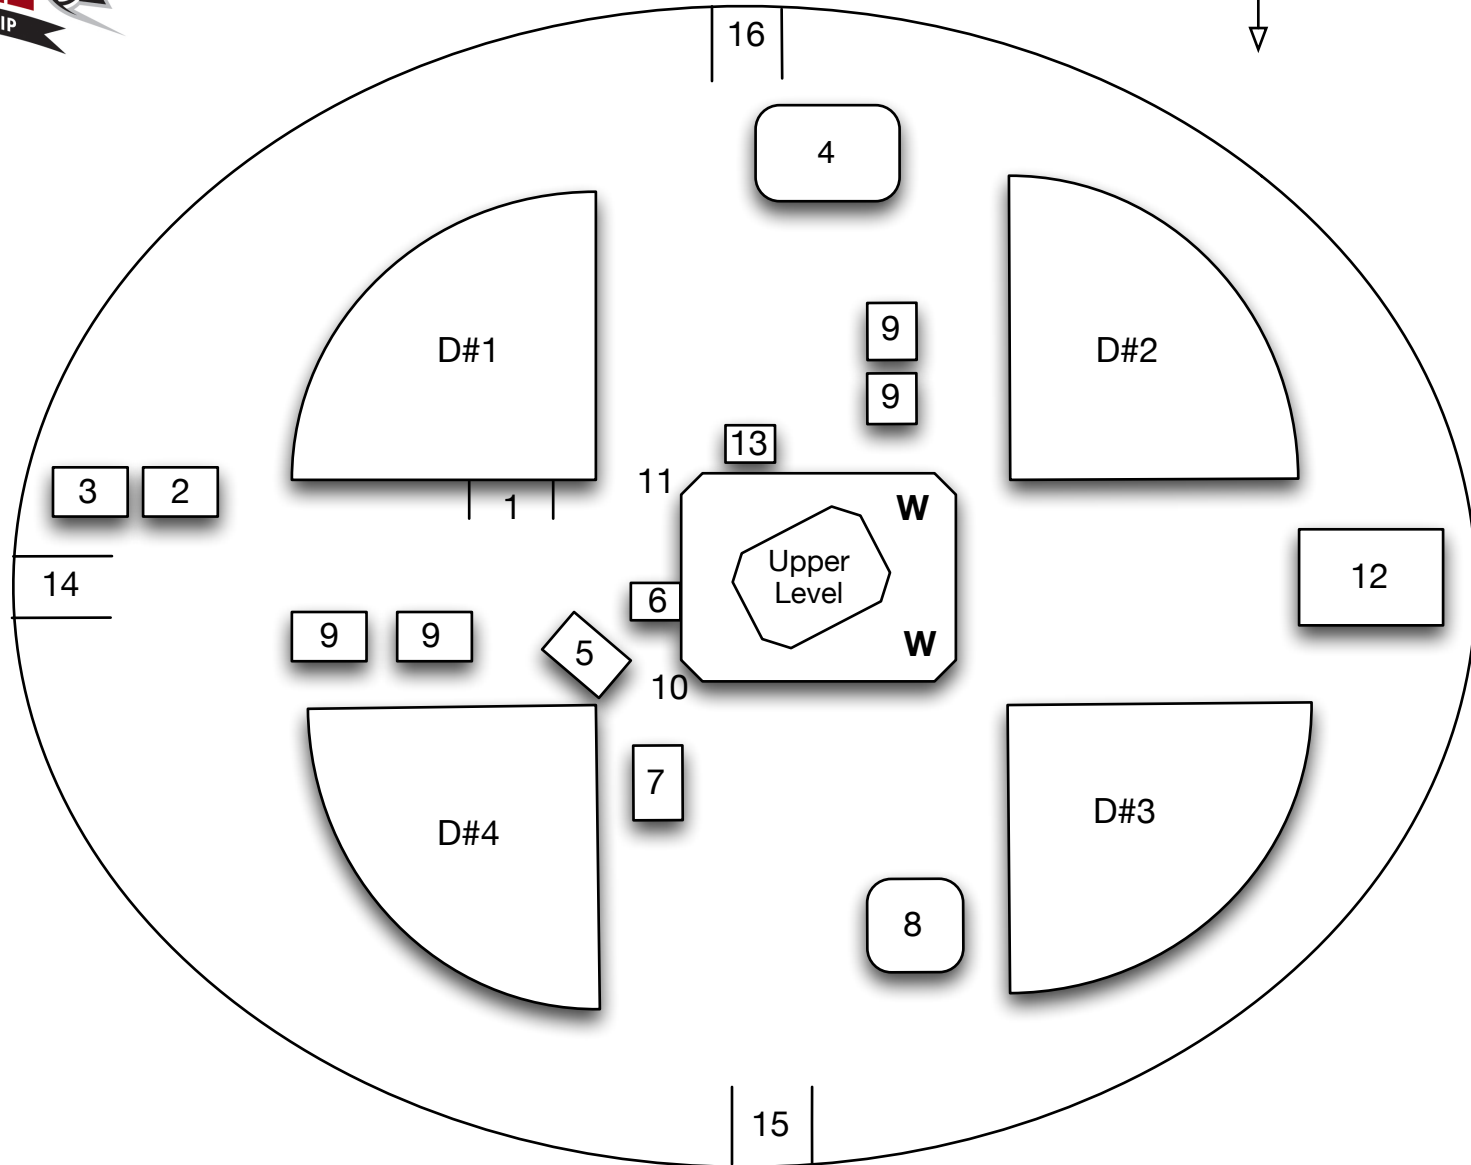

SOFTBALL CITY PARK SITE MAP

1. Information Booth
2. First Aid
3. Security
4. Heroes Marquee Tent
5. Souvenir Booth
6. Vision Quest Photography
7. MVP Athletics
8. Rotary Children's Playground
9. Food Vendors
10. Softball City Pro Shop
11. Concession Window
12. Batting Cages
13. ATM
14. West Gate / Accreditation
15. South Gate
16. North Gate

UPPER LEVEL:

- Extra Innings Sports Grill
- Restrooms
- Telephones
- VIP & Media Services