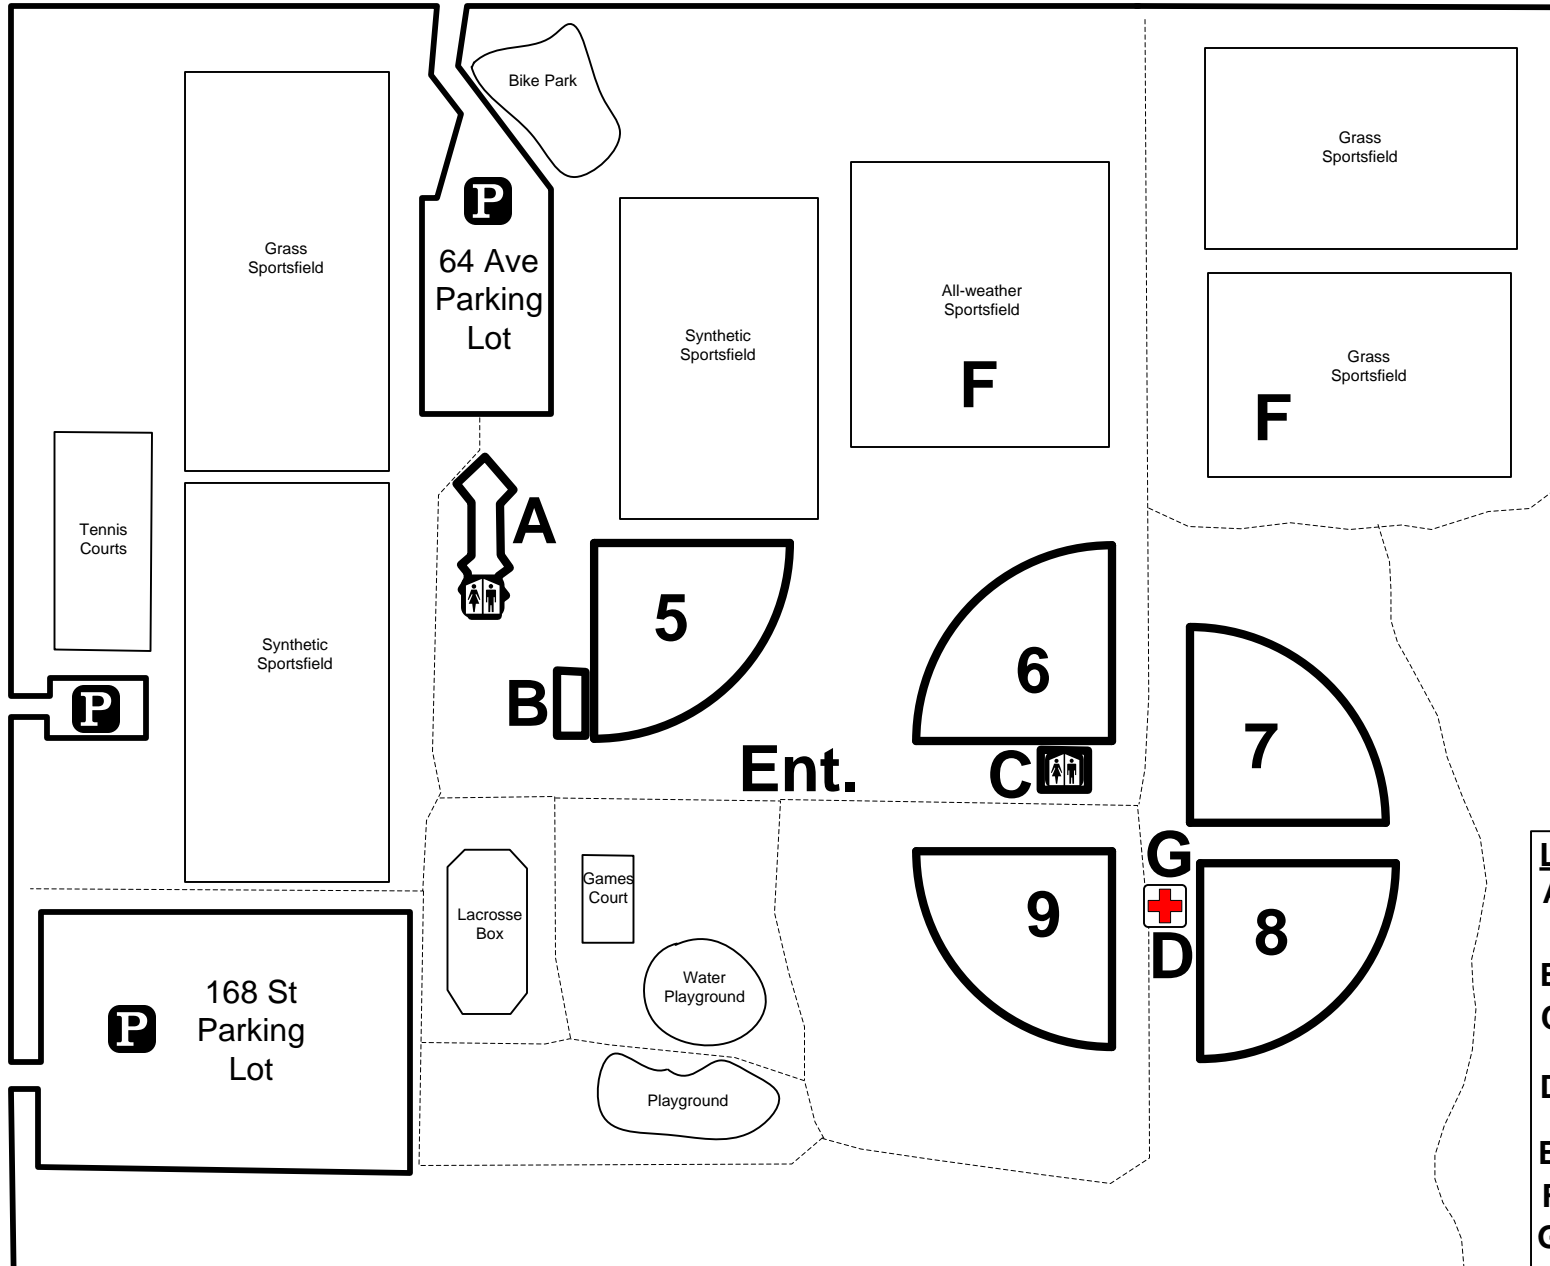

Cloverdale Athletic Park

64 Avenue

168 Street

LEGEND:

- A** • meeting room
• concession
• washrooms
- B** • batting cage
- C** • concession
• washrooms
- D** • first aid tent
• info booth
- Ent.** • entrance
- F** • warm-up area
- G** • coaches area