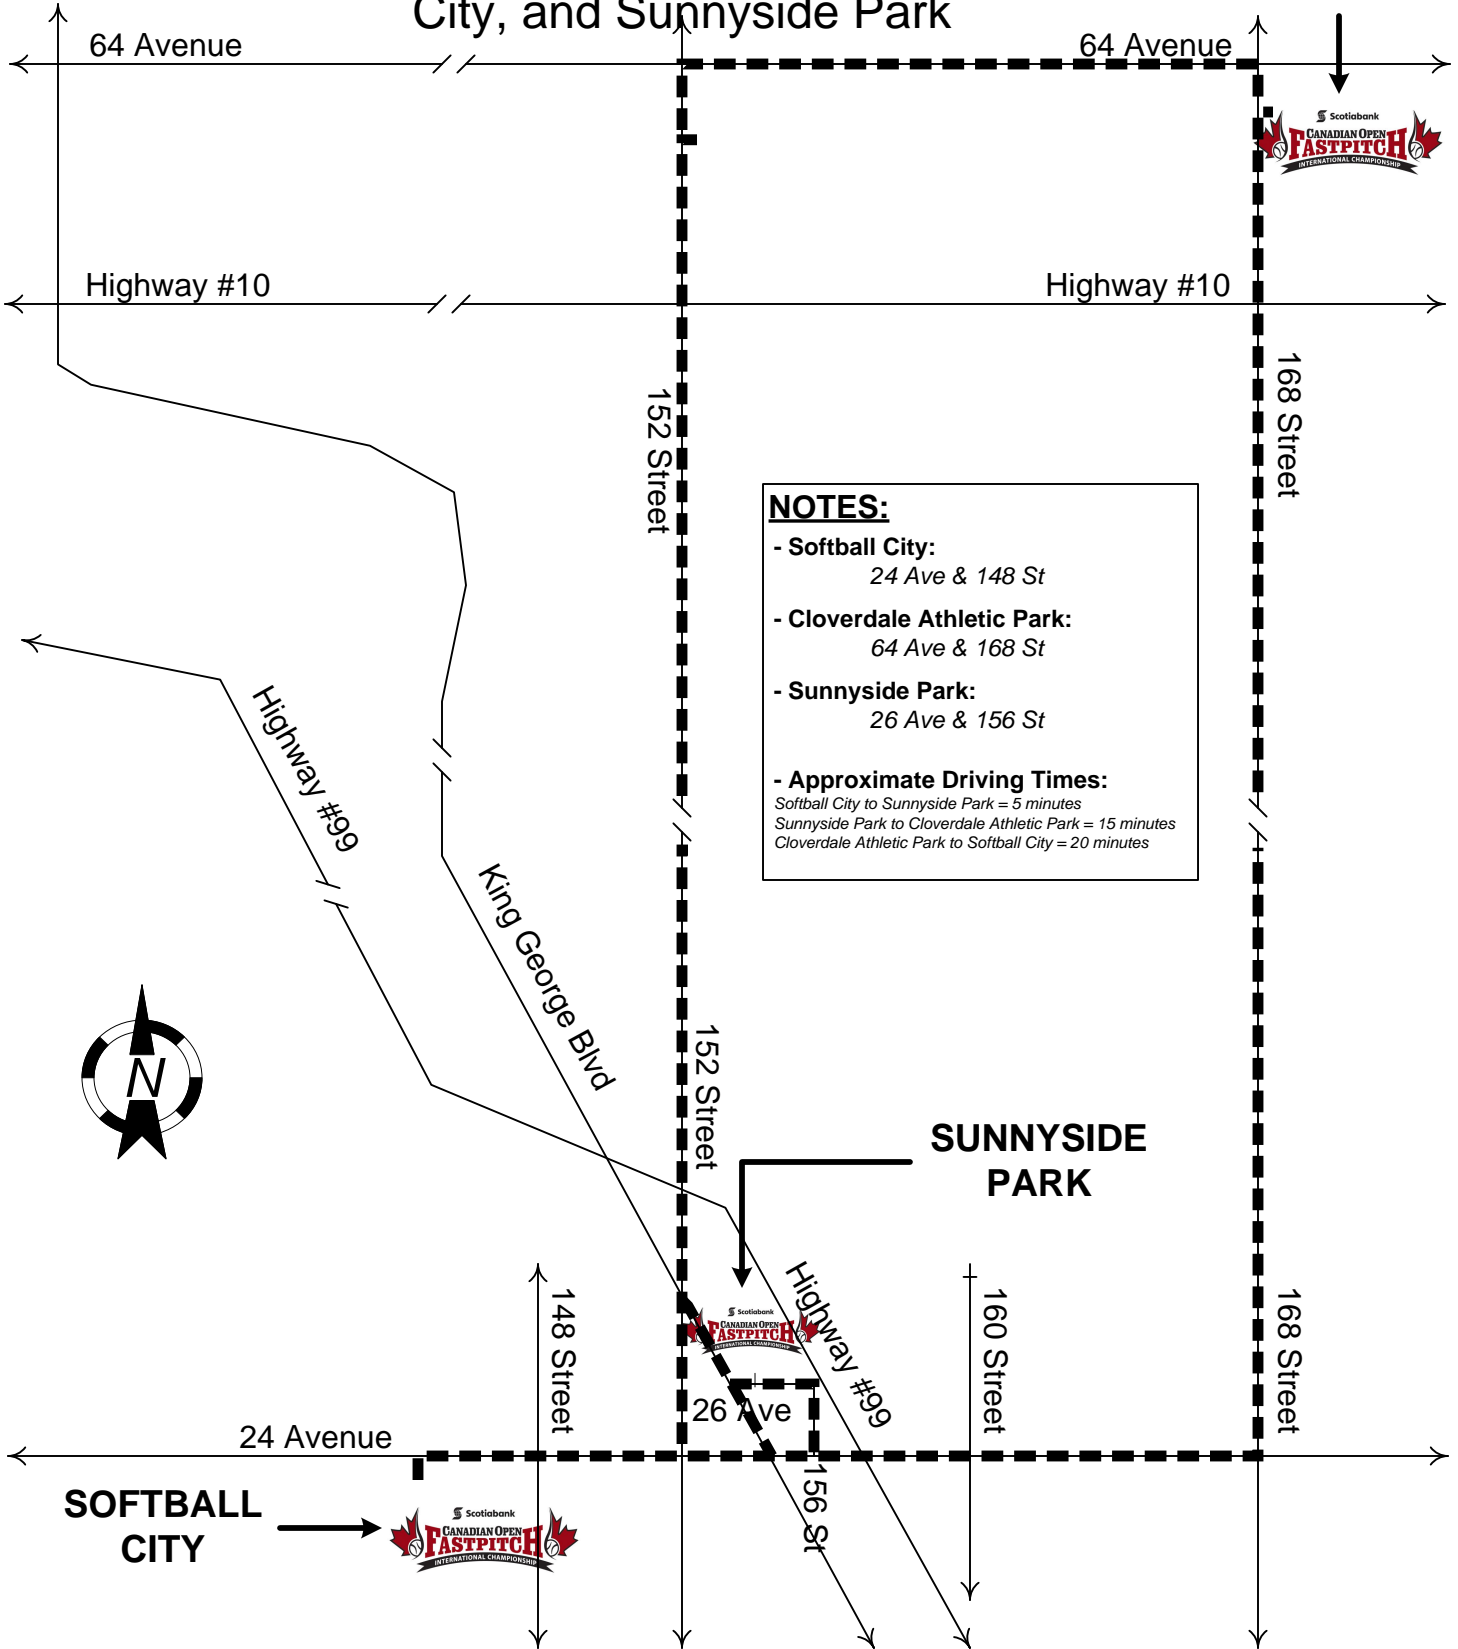

Driving Directions Between Cloverdale Athletic Park, Softball City, and Sunnyside Park

**CLOVERDALE
ATHLETIC
PARK**

NOTES:

- **Softball City:**
24 Ave & 148 St
- **Cloverdale Athletic Park:**
64 Ave & 168 St
- **Sunnyside Park:**
26 Ave & 156 St
- **Approximate Driving Times:**
Softball City to Sunnyside Park = 5 minutes
Sunnyside Park to Cloverdale Athletic Park = 15 minutes
Cloverdale Athletic Park to Softball City = 20 minutes

**SOFTBALL
CITY**

**SUNNYSIDE
PARK**

To U.S.A.