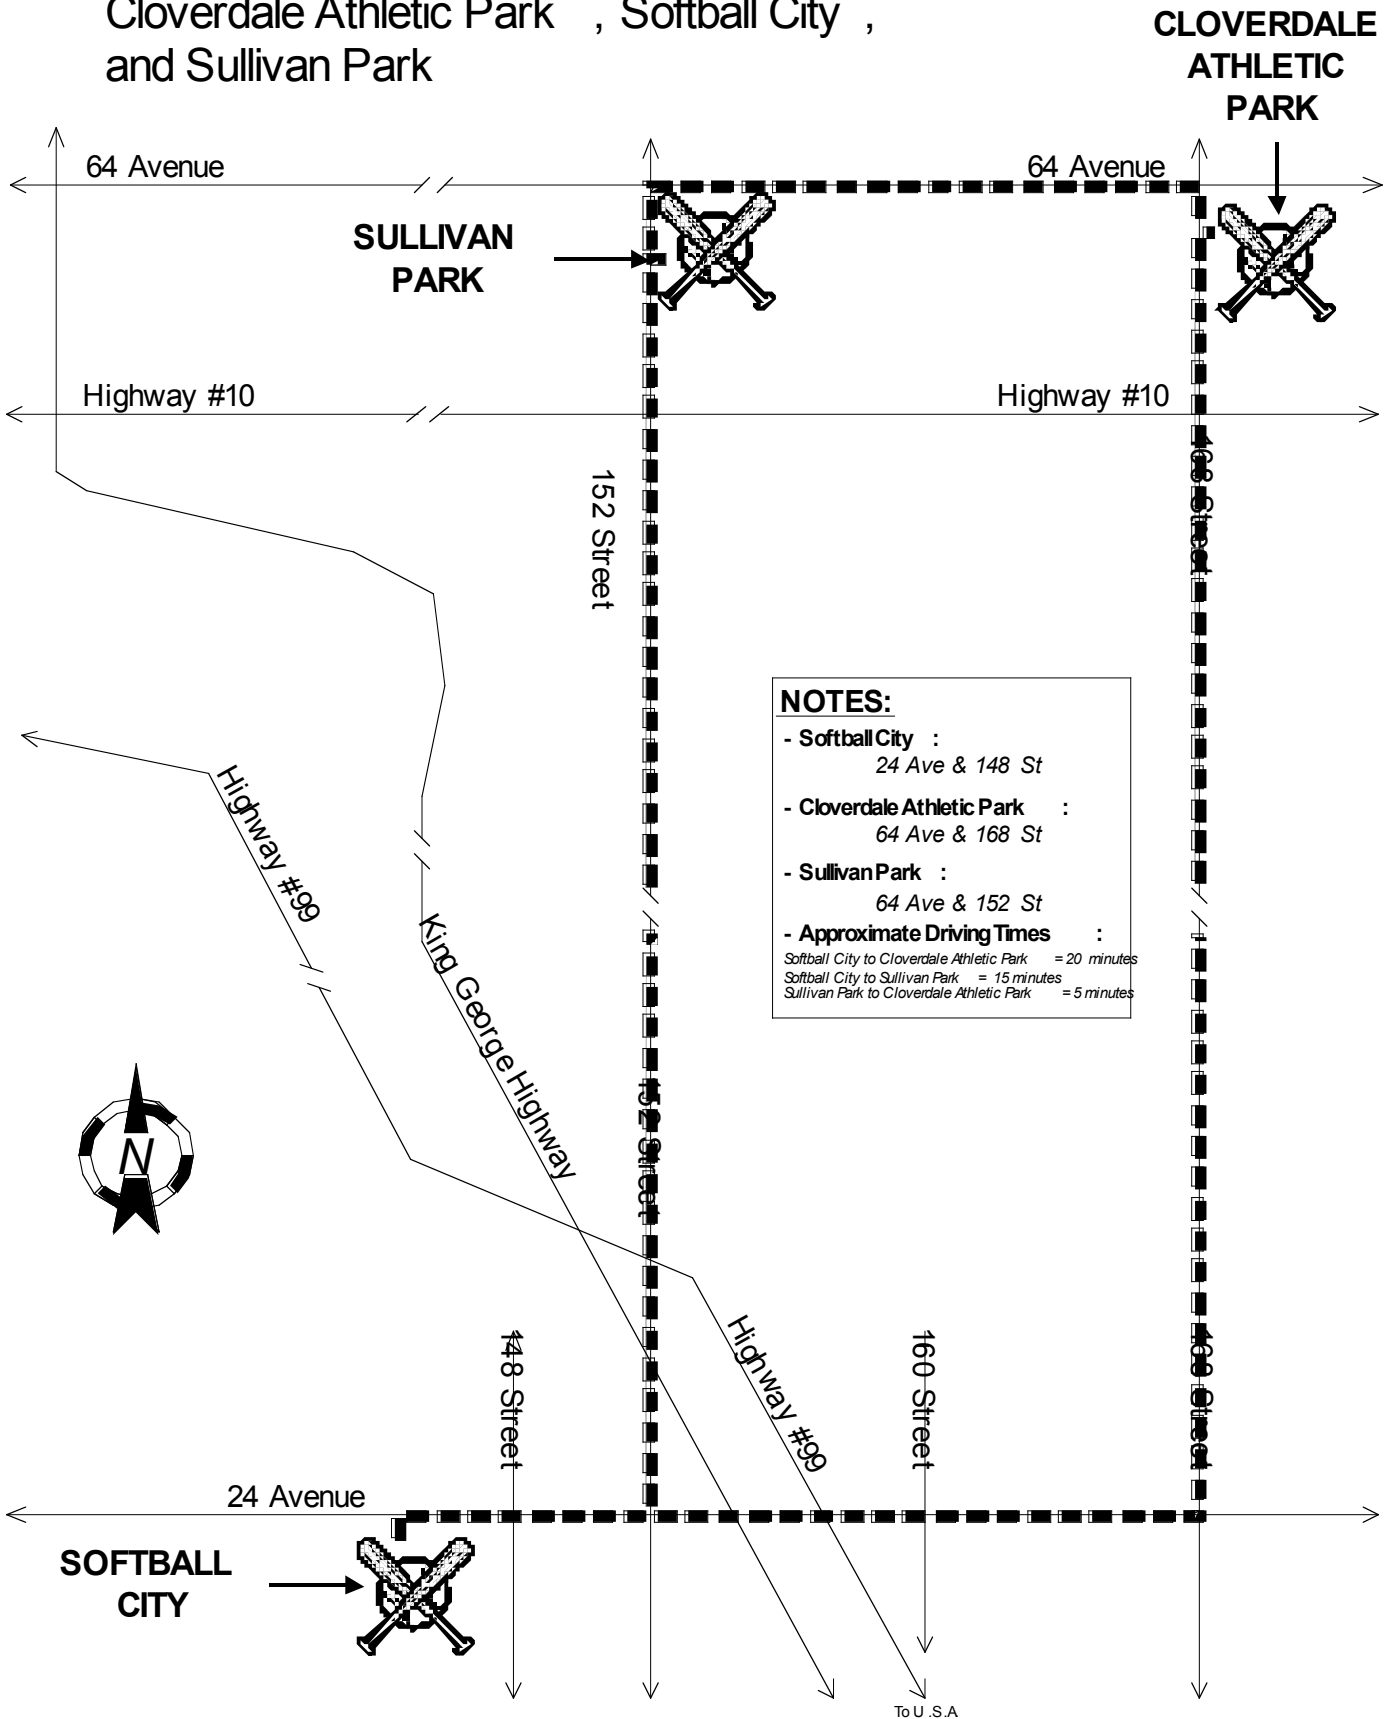

Canada Cup 2008

Driving Directions Between
Cloverdale Athletic Park , Softball City ,
and Sullivan Park

NOTES:

- Softball City :
24 Ave & 148 St
- Cloverdale Athletic Park :
64 Ave & 168 St
- Sullivan Park :
64 Ave & 152 St
- Approximate Driving Times :
Softball City to Cloverdale Athletic Park = 20 minutes
Softball City to Sullivan Park = 15 minutes
Sullivan Park to Cloverdale Athletic Park = 5 minutes

To U.S.A